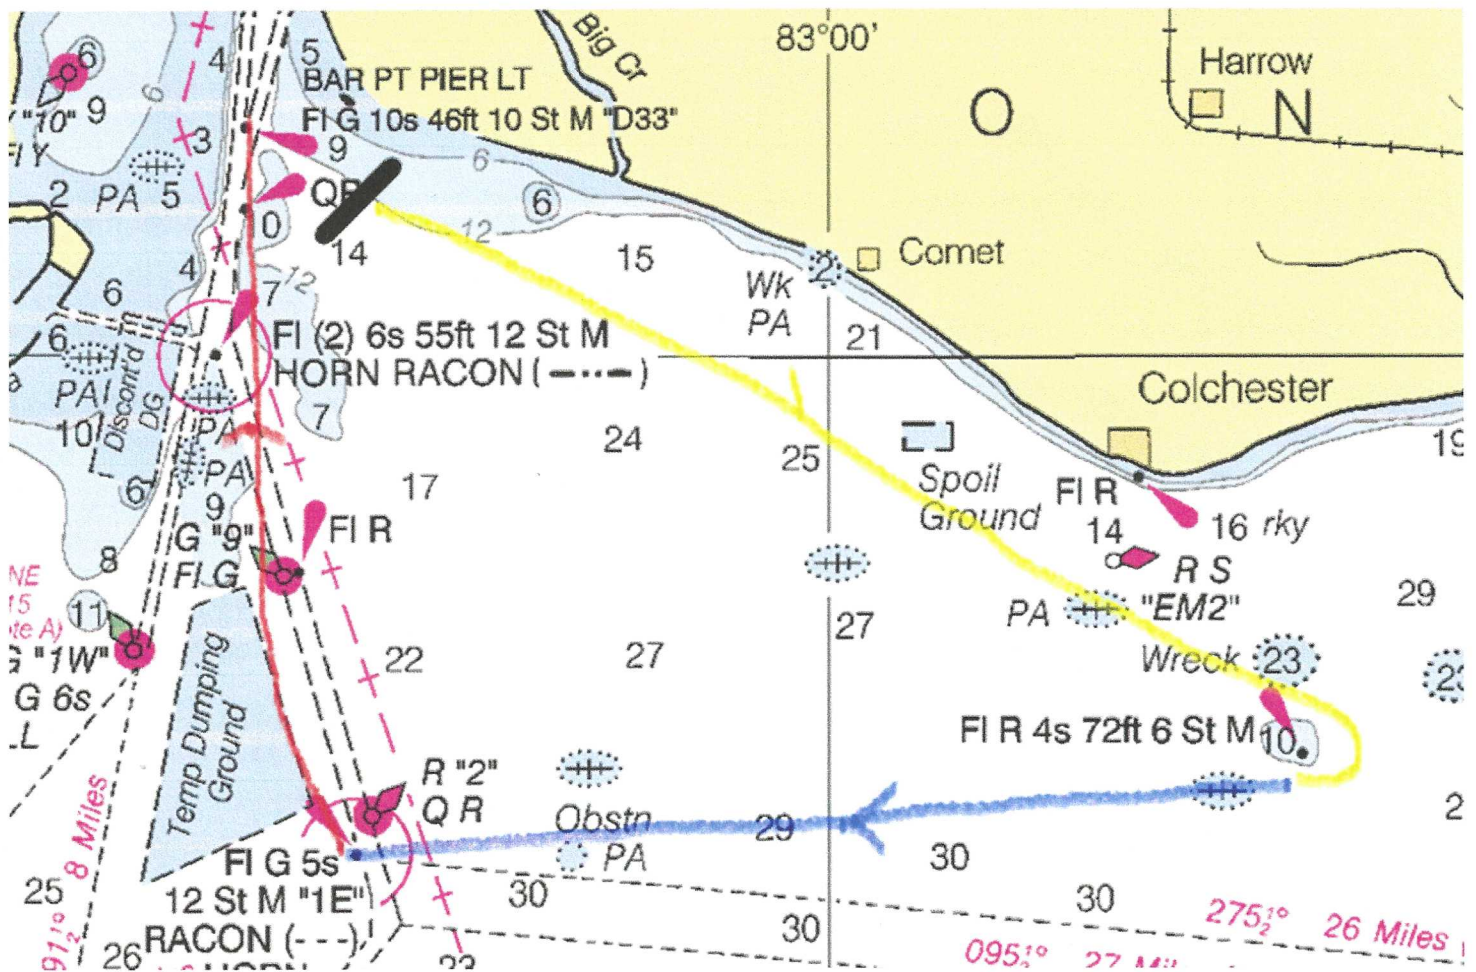

# 2022 LMYC Shorthanded Race-Saturday September 24th, 2022

**Start: DA2-D36 10:00 a.m. Finish: DA2 -D36**

Welcome to the 2022 LMYC Shorthanded Race to Colchester Reef. There is no fee for participating. There will be 1 start at 10am GPS time. There will be a self governing start. VHF Channel 68 will be used by all competitors. Please yield to any commercial traffic in the area and be safe.